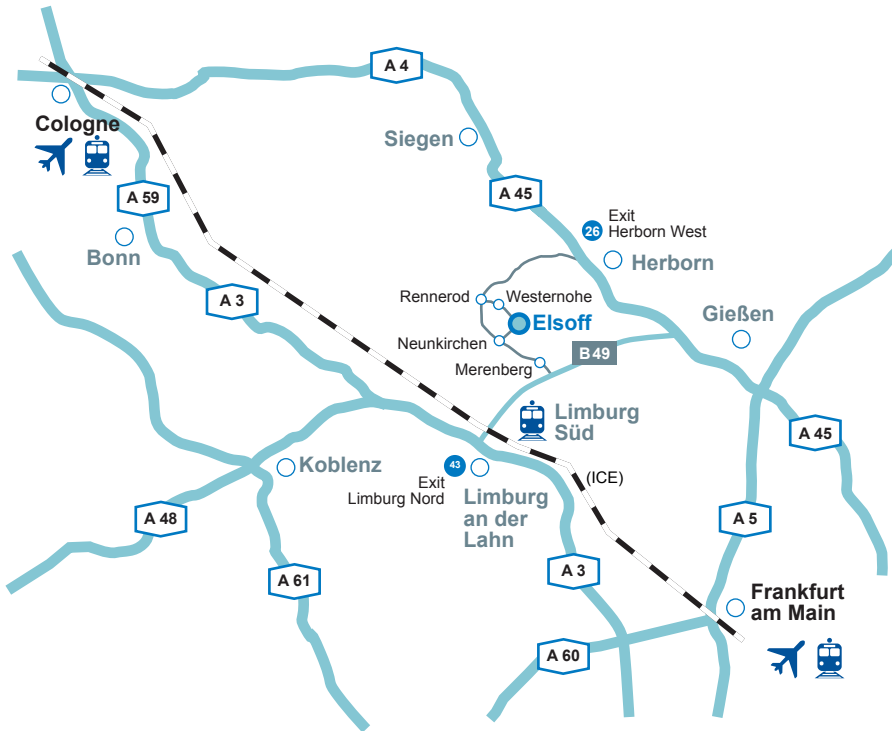

■ HOW TO FIND US

Sketch map showing routes to Plan Optik AG

Zieladresse:

Plan Optik AG · Ueber der Bitz 3 · D-56479 Elsoff
Telephone +49 2664 5068 0

Coming from the direction of Frankfurt or Cologne:

A3 exit Limburg Nord
B49 towards Gießen as far as exit Merenberg/Rennerod
Towards Rennerod approx. 7 km as far as Neunkirchen
In Neunkirchen turn right and follow the signs to Elsoff
As you enter Elsoff/Mittelhofen our factory lies on the right.

Coming from the direction of Dortmund or Gießen:

A45 exit Herborn West
B255 as far as Rennerod-Mitte;
in Rennerod turn left towards Mengerskirchen/Westernohe,
Continue approx. 6 km to Elsoff
In Elsoff turn right and follow the signs to Neunkirchen
As you leave the town our factory lies on the left.

Traffic connections:

- Nearest transregional railway station (ICE):
  Limburg Süd
- Nearest international airport:
  Frankfurt/Main

Distances by car:

Limburg/Lahn (A3)	25 km	25 minutes
Herborn (A45)	20 km	20 minutes
Frankfurt/Main (A3)	95 km	1.0 hour
Cologne (A3)	95 km	1.0 hour
Munich	480 km	4.5 hours
Hamburg	480 km	4.5 hours
Berlin	560 km	5.0 hours

We look forward to your visit!